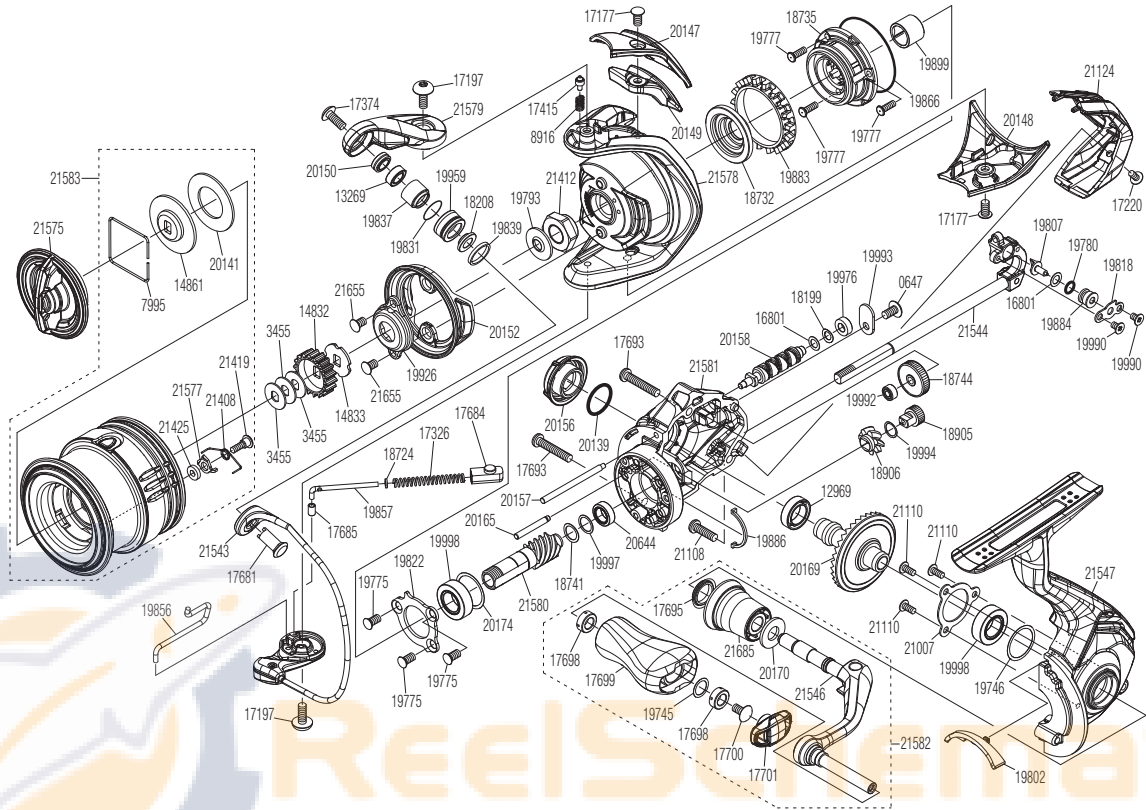

SHIMANO

ULTEGRA SA-RB

ULT-C2000S

Please note that the number of adjusting washers may not always be the same as shown in the exploded views.
Please note that your actions take full responsibility when you take it apart.

(51SF52D022X)

Part No.	Description	Part No.	Description	Part No.	Description
RD 0647	Screw	RD19775	Screw	RD20158	Worm Shaft
RD 3455	Washer	RD19777	Screw	RD20165	Idle Gear Shaft
RD 7995	Retainer	RD19780	O Ring	RD20169	Drive Gear
RD 8916	Click Spring	RD19793	Bearing Water Proof	RD20170	Washer
RD12969	Ball Bearing	RD19802	Bail Trip Strike	RD20174	Washer
RD13269	Ball Bearing	RD19807	Oscillating Pawl	RD20644	Ball Bearing
RD14832	Spool Support A	RD19818	Oscillating Pawl Cover	RD21007	Bearing Retainer
RD14833	Spool Support B	RD19822	Bearing Retainer	RD21108	Screw
RD14861	Key Washer	RD19831	O Ring	RD21110	Screw
RD16801	Washer	RD19837	Bushing	RD21124	Rear Protector
RD17177	Screw	RD19839	Spacer	RD21408	Drag Click Spring
RD17197	Screw	RD19856	Bail Trip Lever	RD21412	Rotor Nut
RD17220	Screw	RD19857	Bail Spring Guide A	RD21419	Screw
RD17326	Bail Spring	RD19866	O Ring	RD21425	Washer
RD17374	Screw	RD19883	Friction Ring	RD21543	Bail Assembly
RD17415	Click Pin	RD19884	Collar	RD21544	Main Shaft Assembly
RD17681	Line Roller Support	RD19886	Flange Water Proof	RD21546	Handle Shank Assembly
RD17684	Bail Spring Guide B	RD19899	Roller Clutch Inner	RD21547	Side Cover Assembly
RD17685	Bail Spring Guide A Bush	RD19926	Rotor Nut Lock Plate	RD21575	Drag Knob Assembly
RD17693	Screw	RD19959	Line Roller	RD21577	Drag Click
RD17695	Handle Shaft Seal	RD19976	Bushing	RD21578	Rotor
RD17698	Bushing	RD19990	Screw	RD21579	Bail Arm
RD17699	Handle Knob	RD19992	Bushing	RD21580	Pinion Gear
RD17700	Screw	RD19993	Worm Shaft Retainer	RD21581	Body
RD17701	Handle Knob Seal	RD19994	Washer	RD21582	Handle Assembly
RD18199	Washer	RD19997	Washer	RD21583	Spool Assembly
RD18208	Bearing Spacer	RD19998	Ball Bearing	RD21655	Screw
RD18724	Spring Guide A Support Collar	RD20139	O Ring	RD21685	Handle Shaft Cover Assembly
RD18732	Rotor Ring	RD20141	Drag Washer		
RD18735	Roller Clutch Assembly	RD20147	Bail Spring Cover		
RD18741	Washer	RD20148	Bail Hold Support Guard		
RD18744	Idle Gear	RD20149	Counter Weight Cover		
RD18905	Idle Gear (Small)	RD20150	Collar		
RD18906	Idle Gear (Large)	RD20152	Rotor Brim		
RD19745	Washer	RD20156	Handle Screw Cap		
RD19746	Washer	RD20157	Oscillating Guide	RD18054	Anti Line Slip Sticker